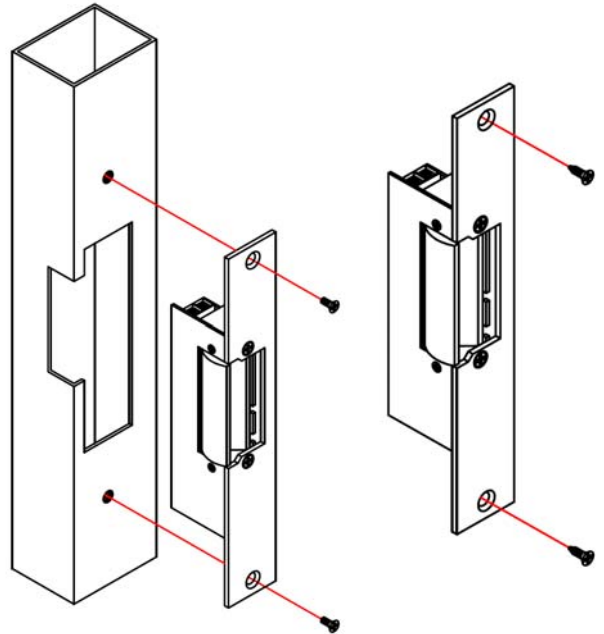

ELECTRIC STRIKES SI 160(F) INSTALLATION

Stainless Steel/ Aluminum Door Frame

Dimensions of Installation

Wooden Door Frame