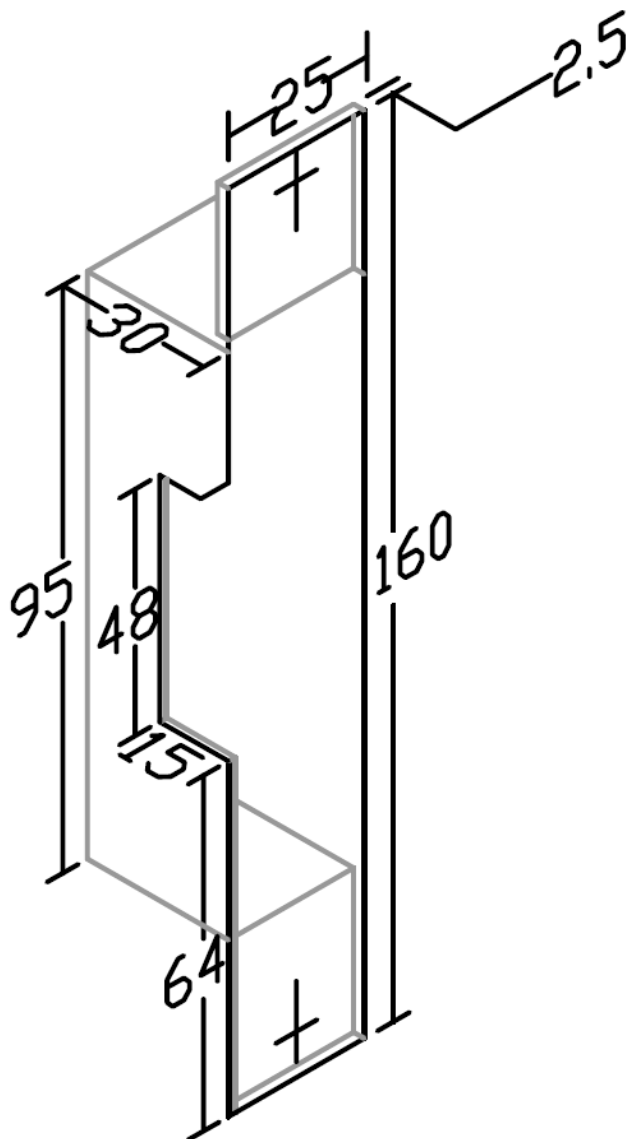

ELECTRIC STRIKES SI 160(F) INSTALLATION

Stainless Steel/ Aluminum Door Frame

Dimensions of Installation

Wooden Door Frame